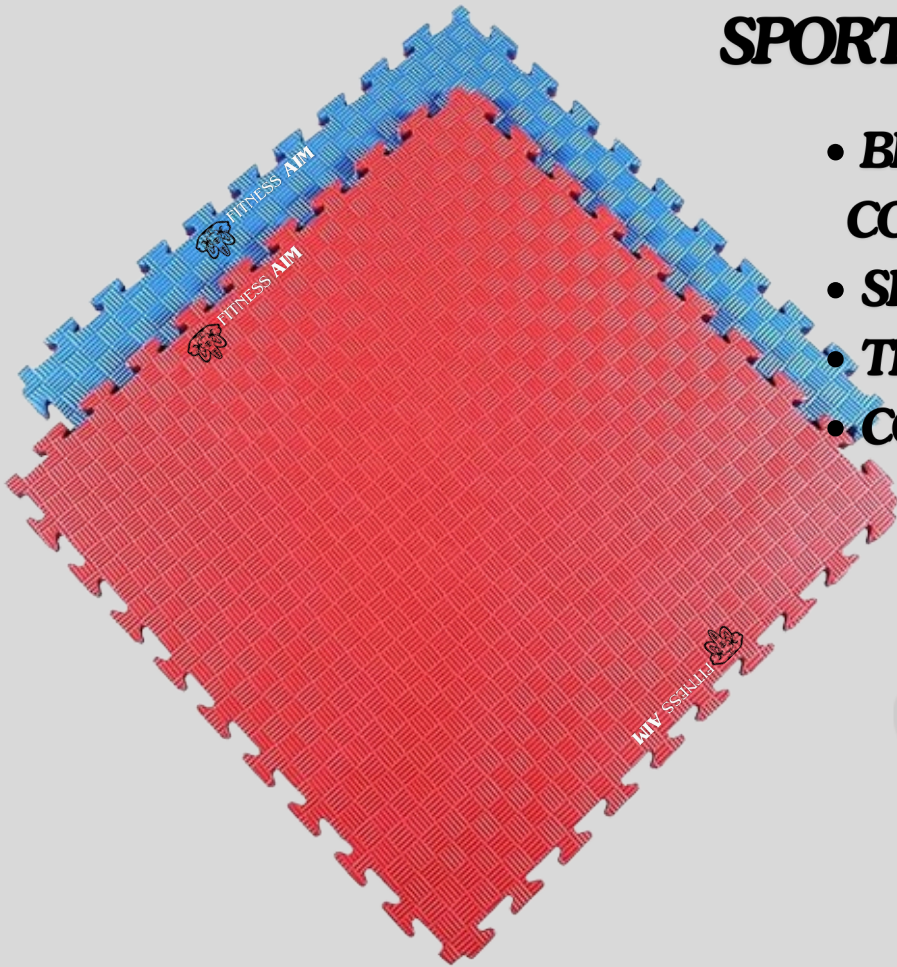

SPORTS MAT/ KABBADI MAT

- **BEST QUALITY EVA USED FOR CONSTRUCTION**
- **SIZE 1 * 1 METER**
- **THICKNESS 20, 25, 30, 35MM**
- **COLOUR MULTI AVAILABLE**